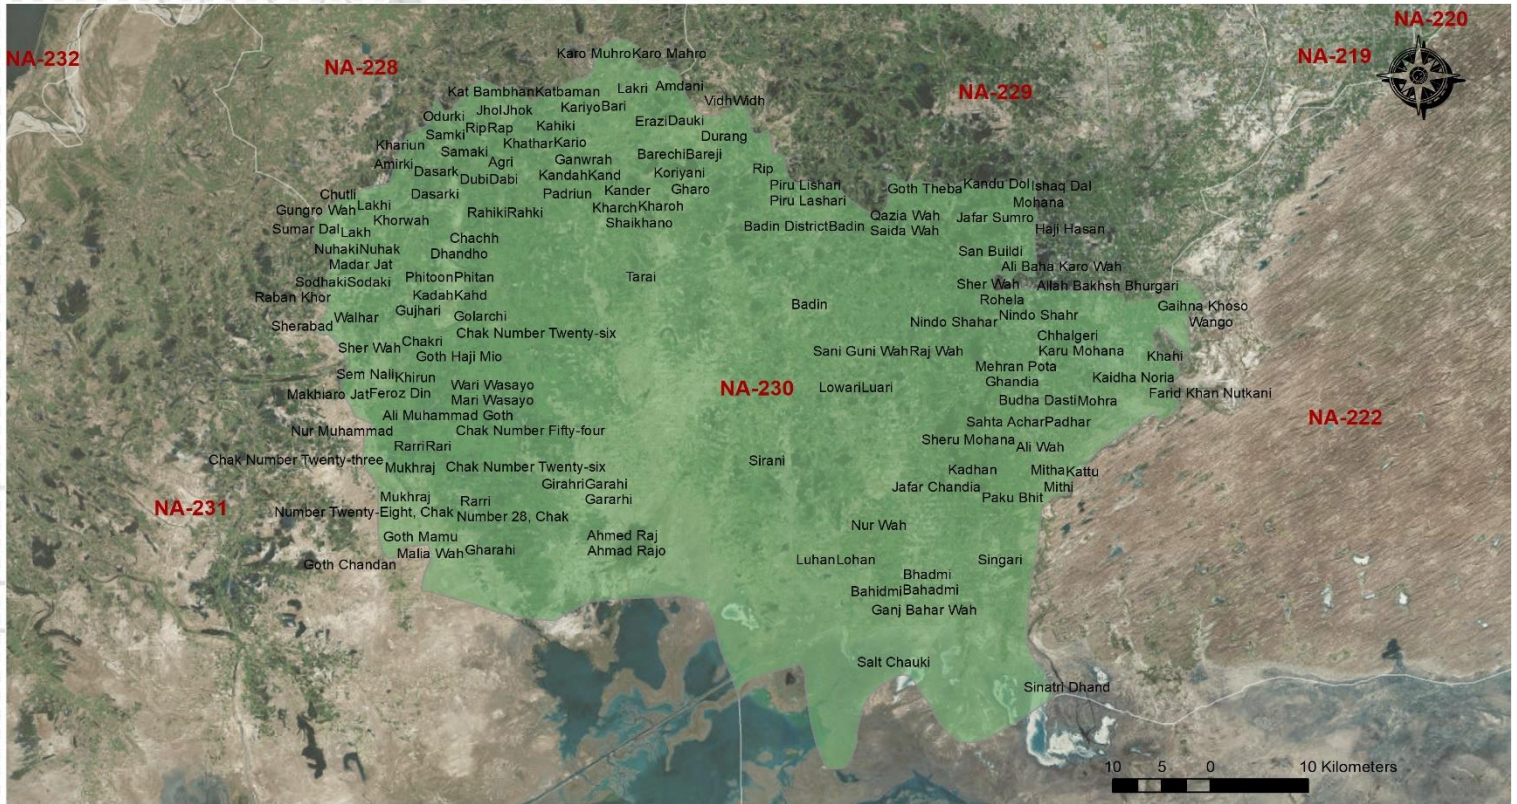

CONSTITUENCY PROFILE

NA-230 BADIN-II

SINDH

**CONSTITUENCY
POPULATION**

881,606

VOTER STATISTICS

Male

203,195

Female

168,684

Total

371,879

42%

of the total population
are registered as voters

POLLING STATIONS

59